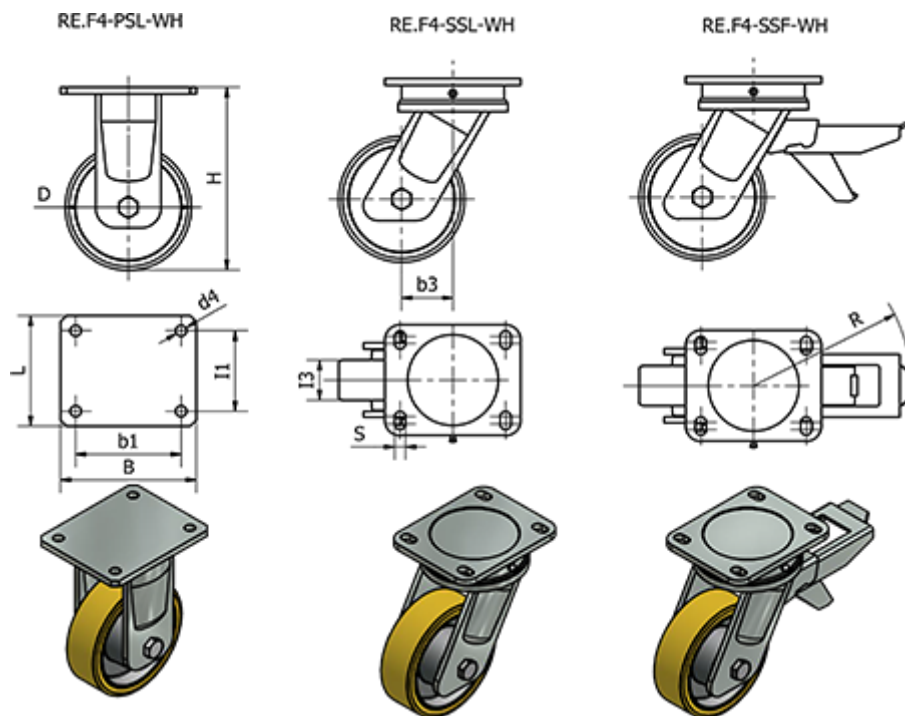

Article number: 2314451427

Description: E+G Cast iron wheel 451427  
RE.F4-200-SSL-WH - Turning plate wo/brake

## Measures

B	= 135	I1	= 80
b1	= 105	I3	= 50
b3	= 70	L	= 110
Code	= 451427	R	= 157
D	= 200	Rolling resistance (N)	= 3800
d4	= -	s	= 11
Dynamic carrying capacity (N)	= 9000	Type	= RE.F4-200-SSL-WH
H	= 252	Weight (g)	= 6770